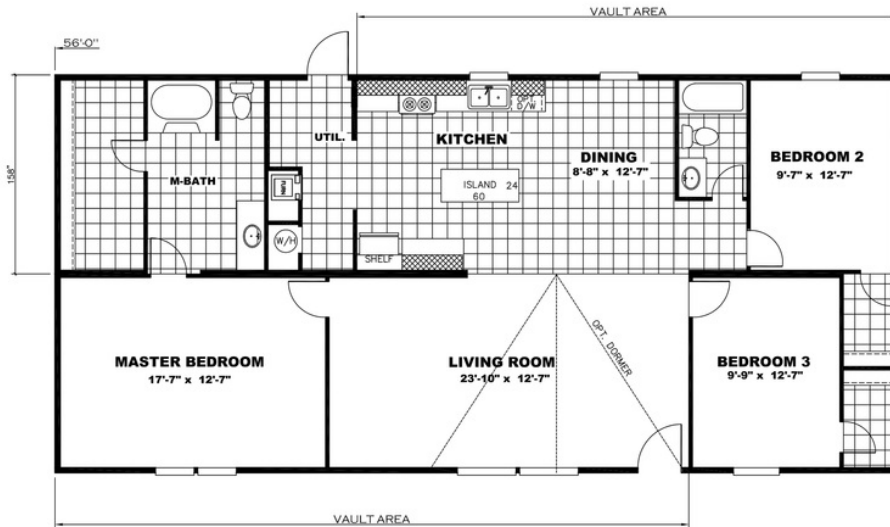

THRILL Model number:

3 beds • 2 baths • 1475 sq.ft. • 28' width • 56' depth

Our home building facilities invest in continuous product and process improvements. Plans, dimensions, features, materials, specifications and availability are subject to change without notice or obligation. Renderings and floor plans are representative likenesses of our homes and may differ from the actual homes. We invite you to tour a Home Center near you and inspect the highest value in quality housing available or call (740) 828-2104 to speak with a Home Consultant. Copyright 2017, CMH. All rights reserved.